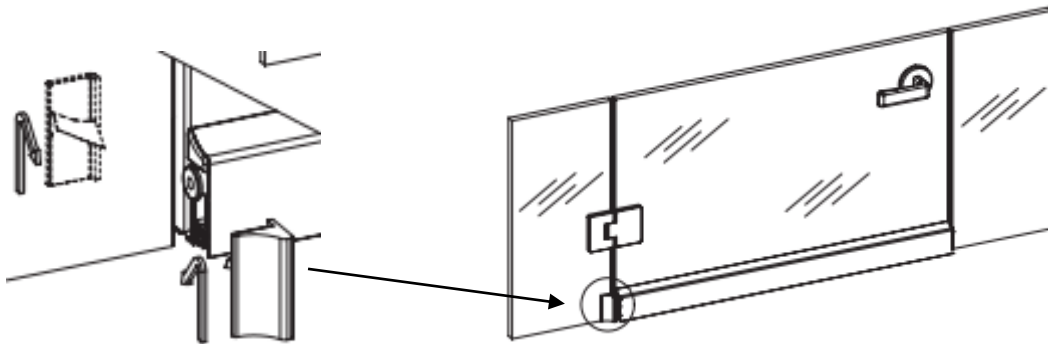

2. If you install the profile on the glass door without frame place activating kit fitting on the glass wall on the closing side of glass door.