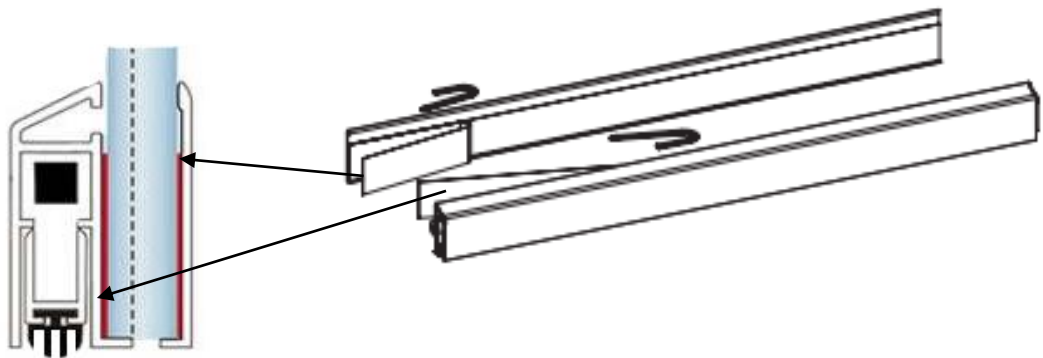

## Fitting instructions:

1. If you install the profile on the glass with aluminum frame place profile on the closing side of glass door.

2. If you install the profile on the glass door without frame place activating kit fitting on the glass wall on the closing side of glass door.

3. If you would like to reverse the side of the plunger, caused by the side of your door opening, Left or Right.

Interglas ApS, Kornmarksvej 10, DK-2605 Brøndby, Danmark,

email: [ordre@interglas.dk](mailto:ordre@interglas.dk), telefon: 21 21 63 63

4. Short the profile up to 100mm on the opposite side of plunger but remove first two endcaps from the cutting side.

5. Peel the protection film from double tape from the profiles and stick the profiles to the glass.