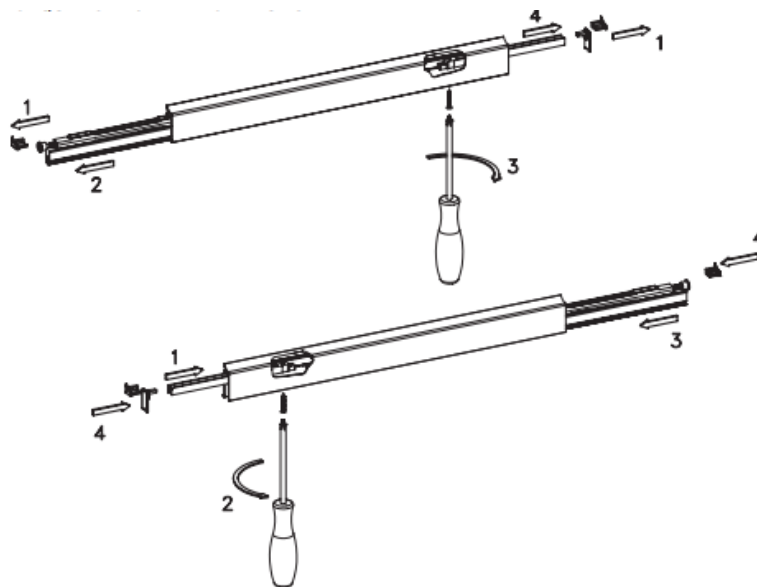

3. If you would like to reverse the side of the plunger, caused by the side of your door opening, Left or Right.