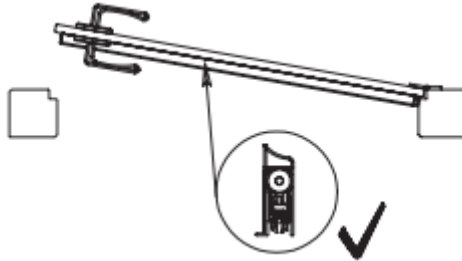

Fitting instructions:

1. If you install the profile on the glass with aluminum frame place profile on the closing side of glass door.